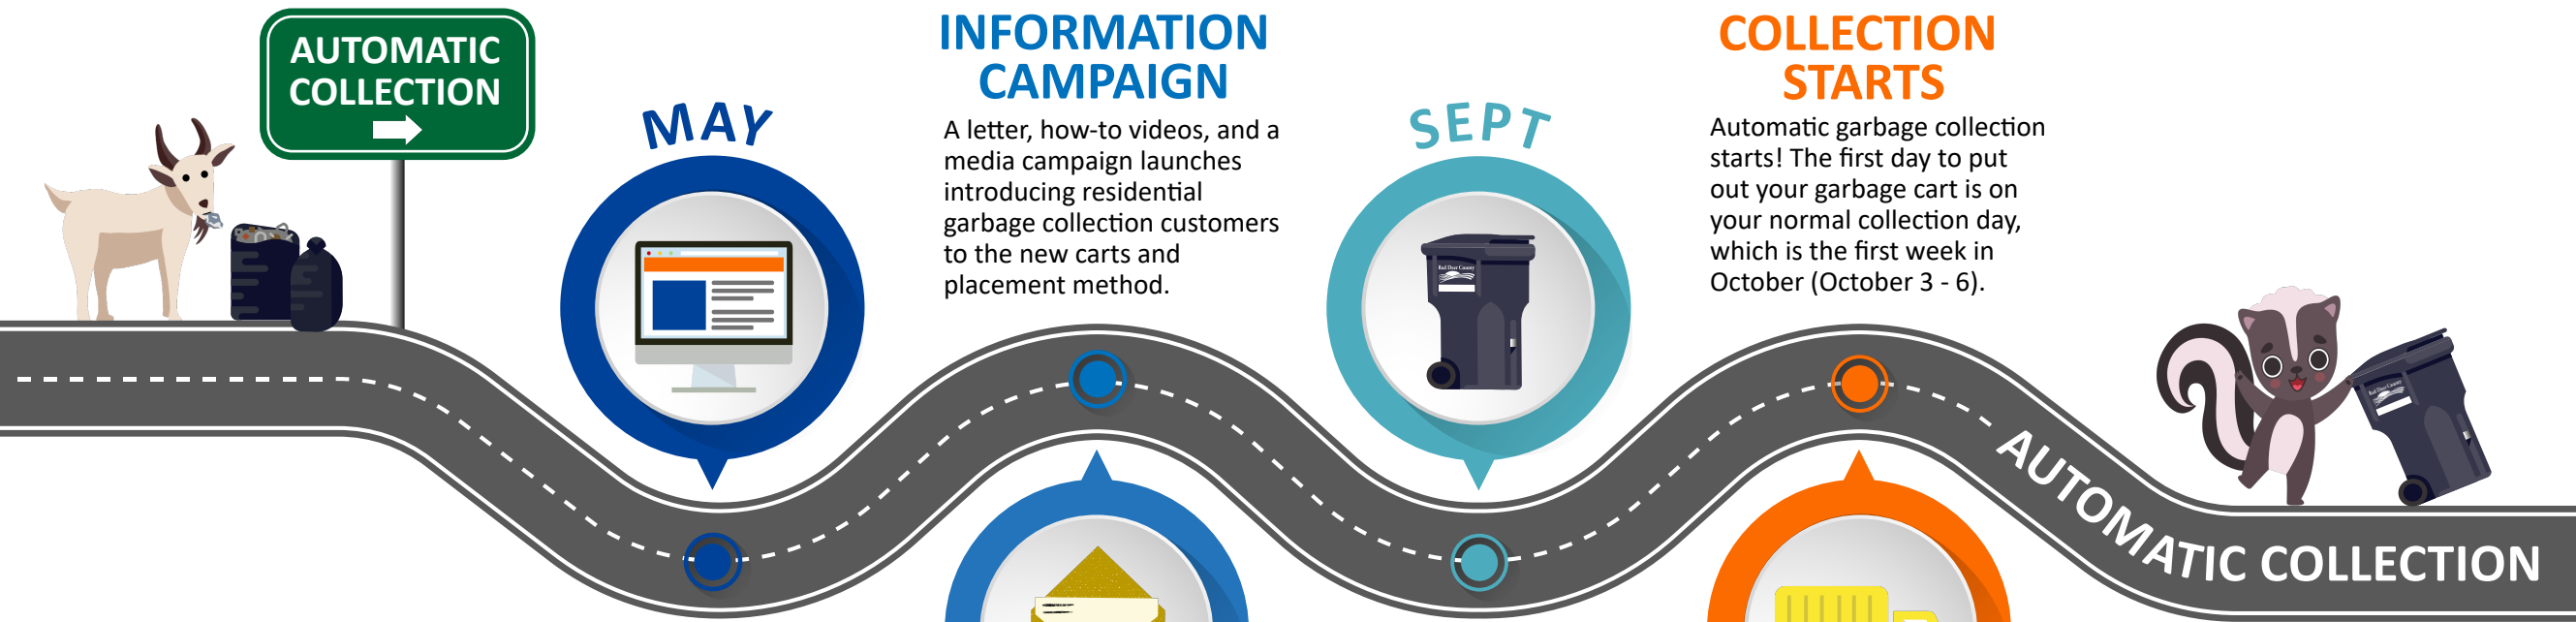

Residential Automatic Garbage Collection Timeline

AUTOMATIC COLLECTION
→

MAY

INFORMATION CAMPAIGN

A letter, how-to videos, and a media campaign launches introducing residential garbage collection customers to the new carts and placement method.

SEPT

COLLECTION STARTS

Automatic garbage collection starts! The first day to put out your garbage cart is on your normal collection day, which is the first week in October (October 3 - 6).

JUNE - AUG

CART DELIVERY!

New, ergonomic carts will be delivered to existing customers by E360S. An information package will be included with the cart for residents to reference.

OCT

AUTOMATIC COLLECTION

Visit our website for updates