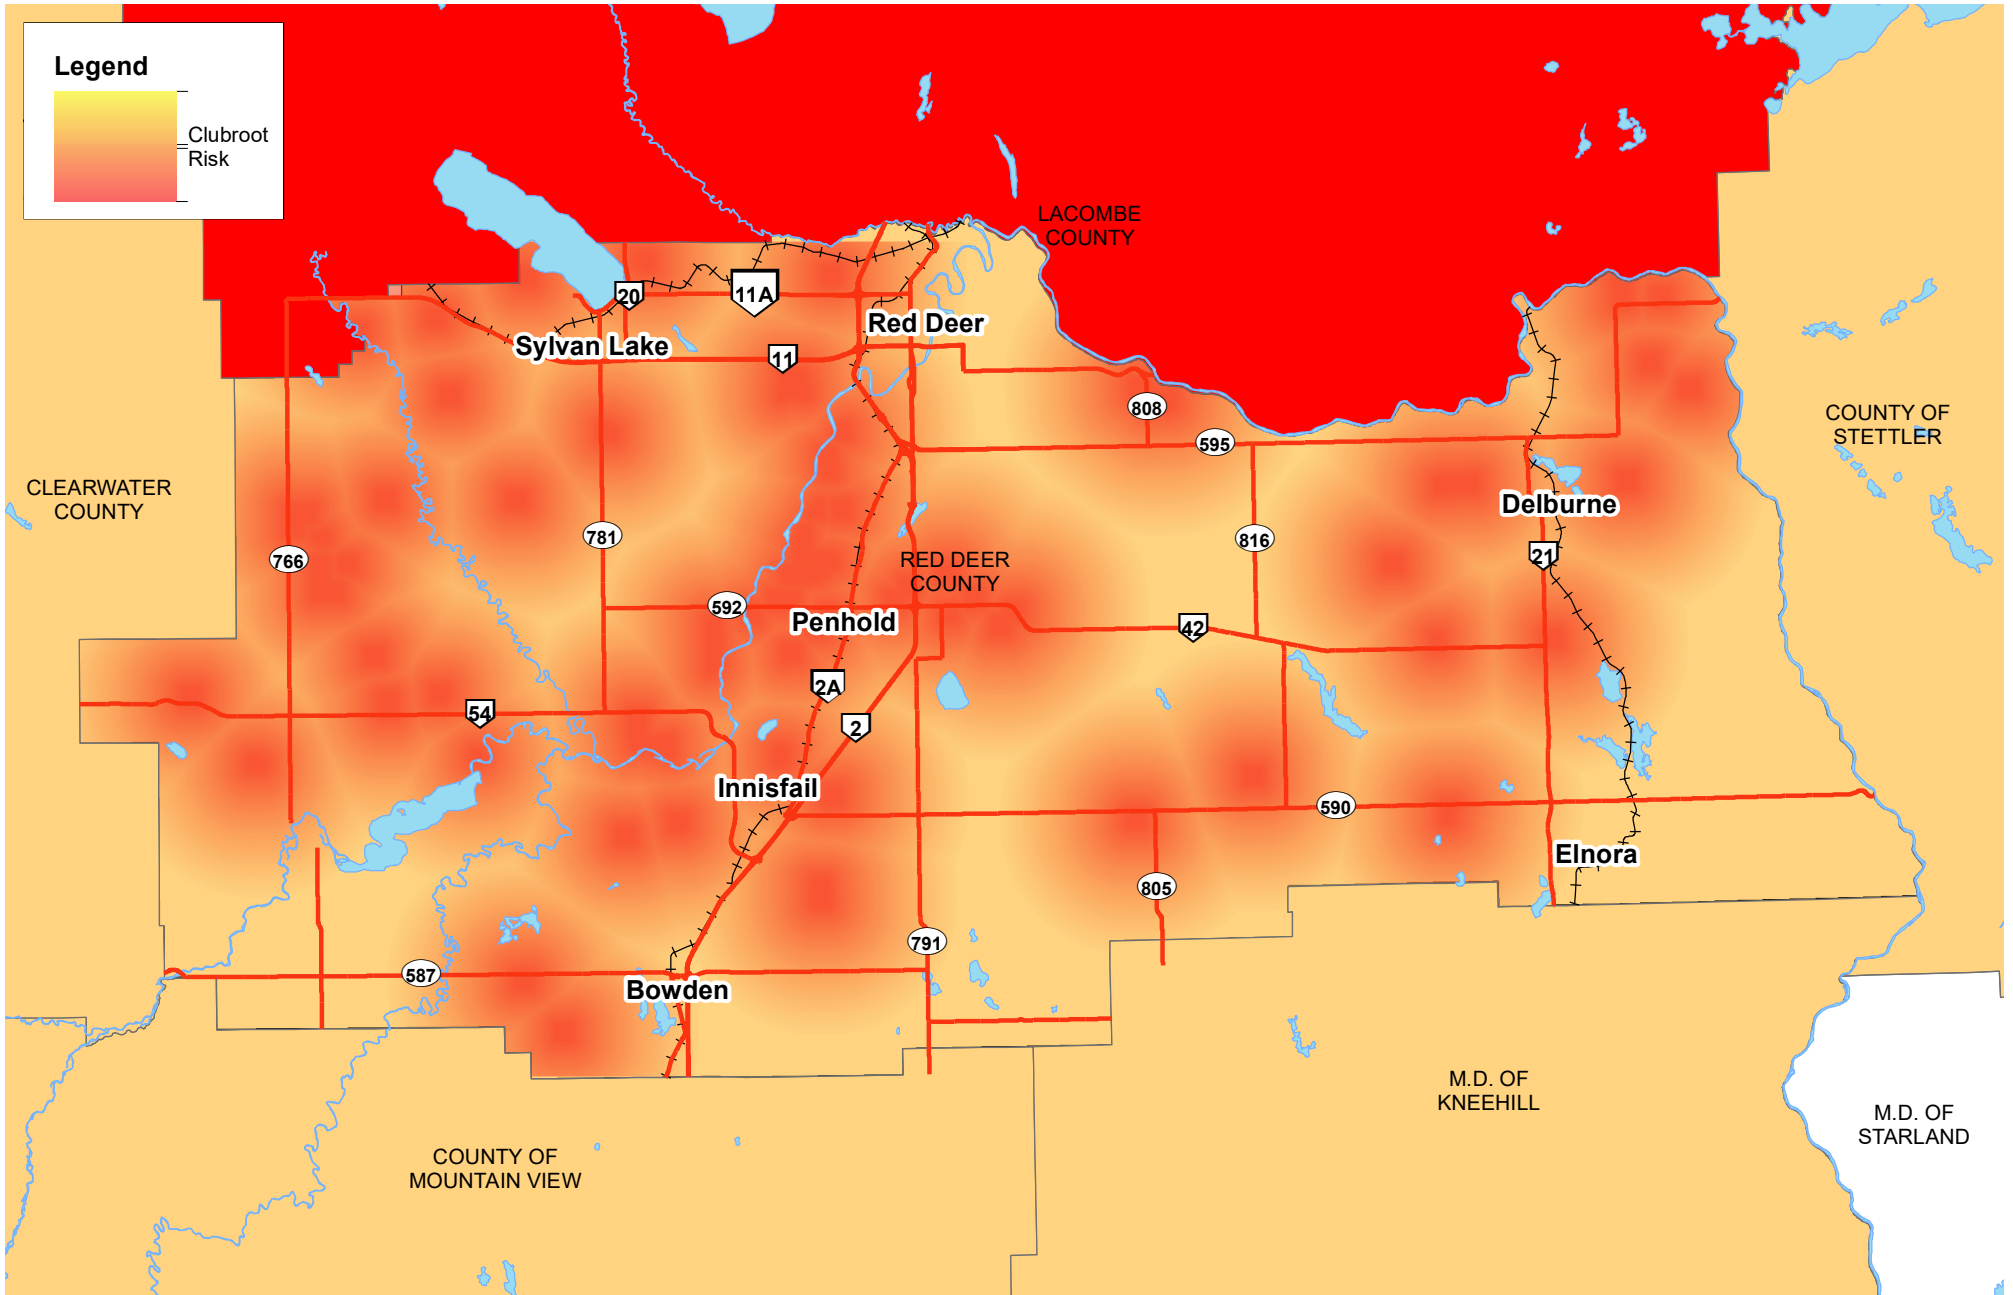

# Clubroot Risk Map

Confirmed Clubroot Locations: 92

October 2023

Disclaimer: This map is based off clubroot positive locations known to Red Deer County.

Clubroot is believed to be present throughout the County and appropriate management and sanitation procedures should be followed.