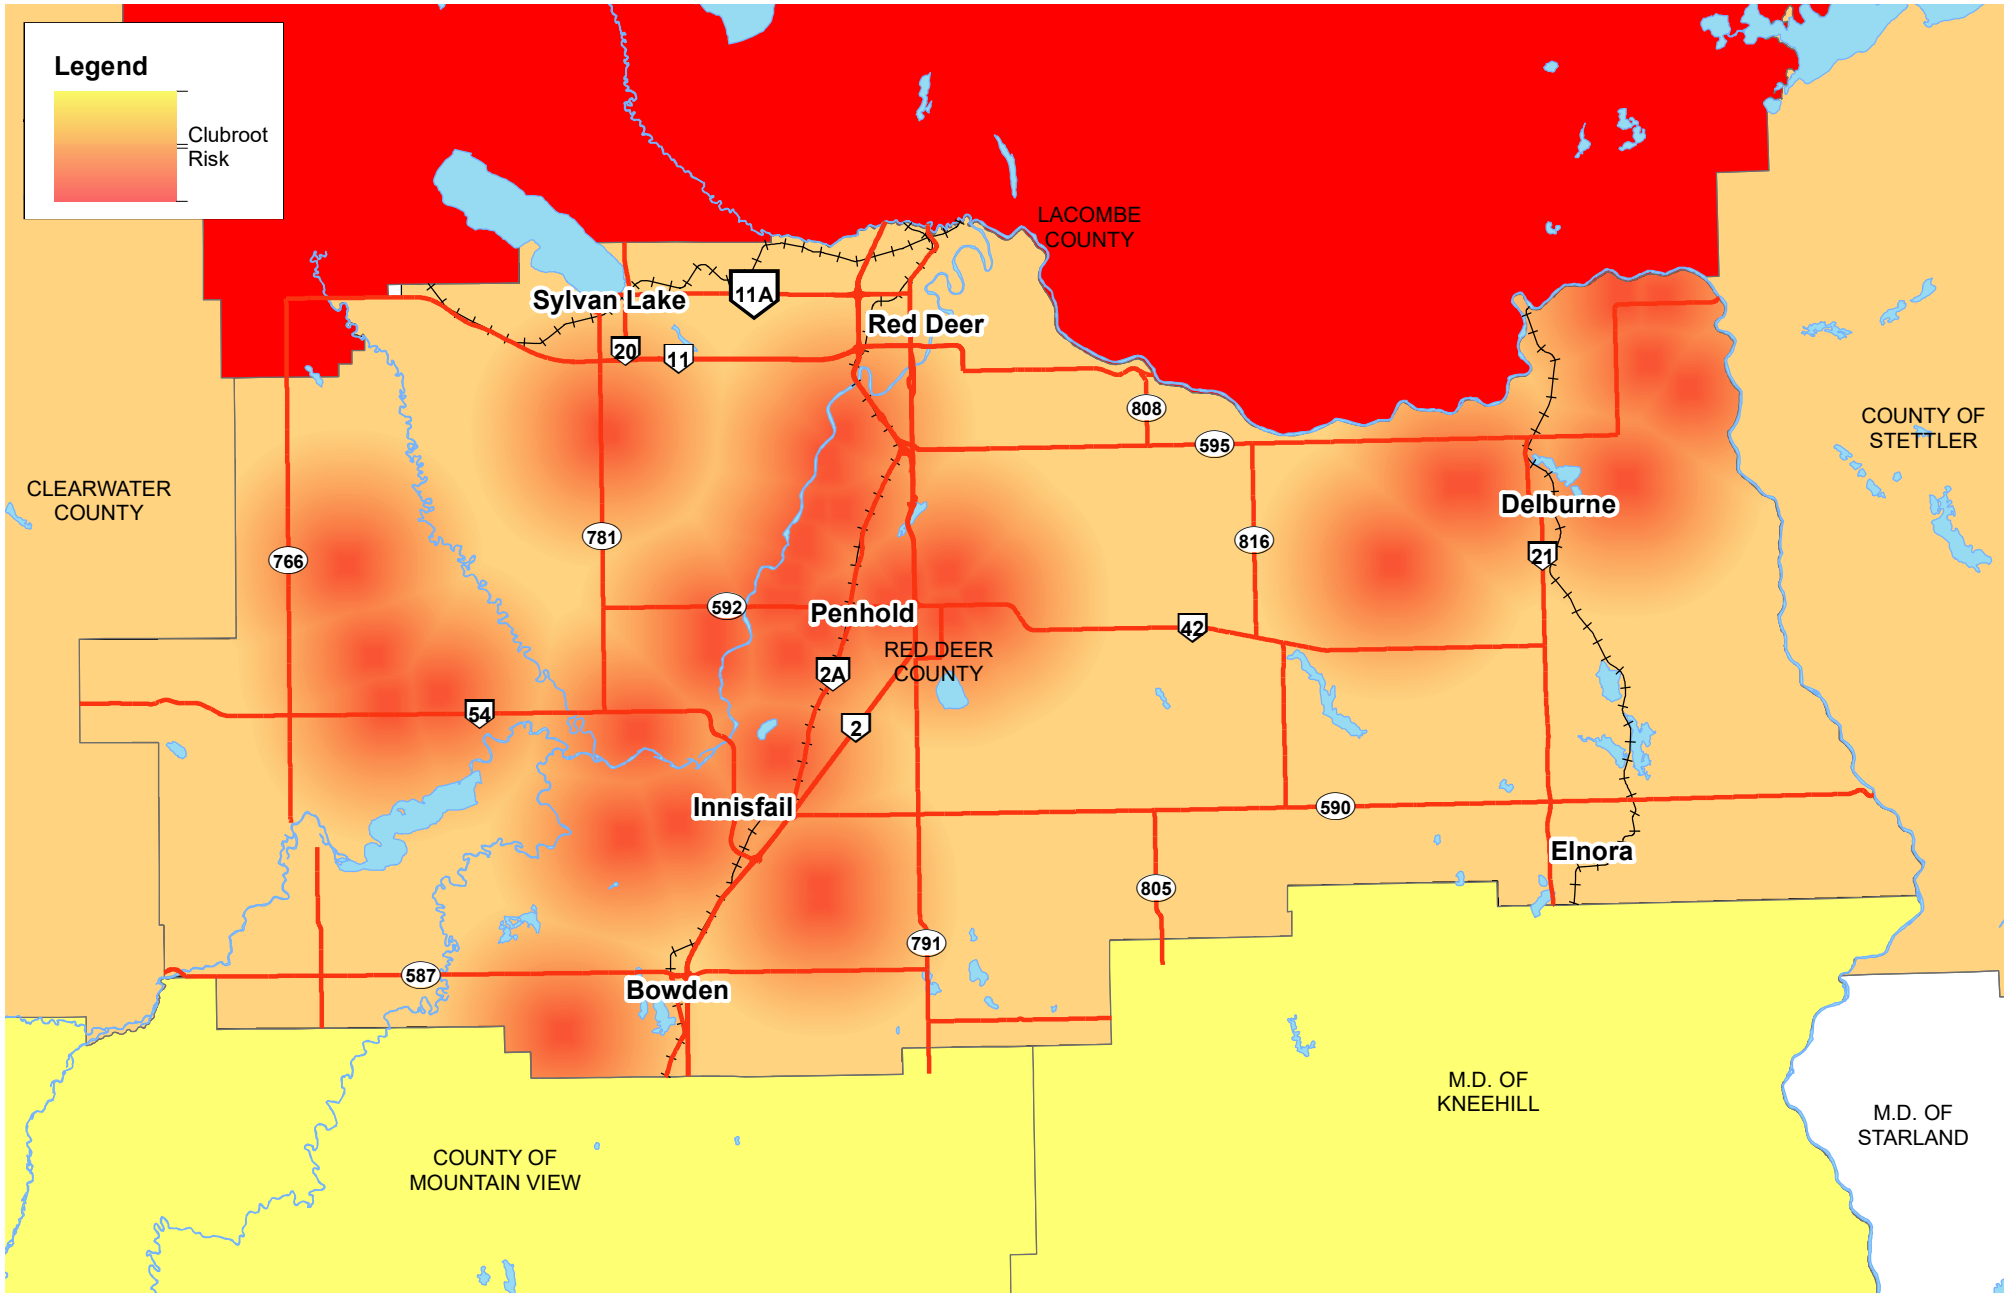

# Clubroot Risk Map

Confirmed Clubroot Locations: 43

November 2019

Disclaimer: This map is based off clubroot positive locations known to Red Deer County.

Clubroot is believed to be present throughout the County and appropriate management and sanitation procedures should be followed.