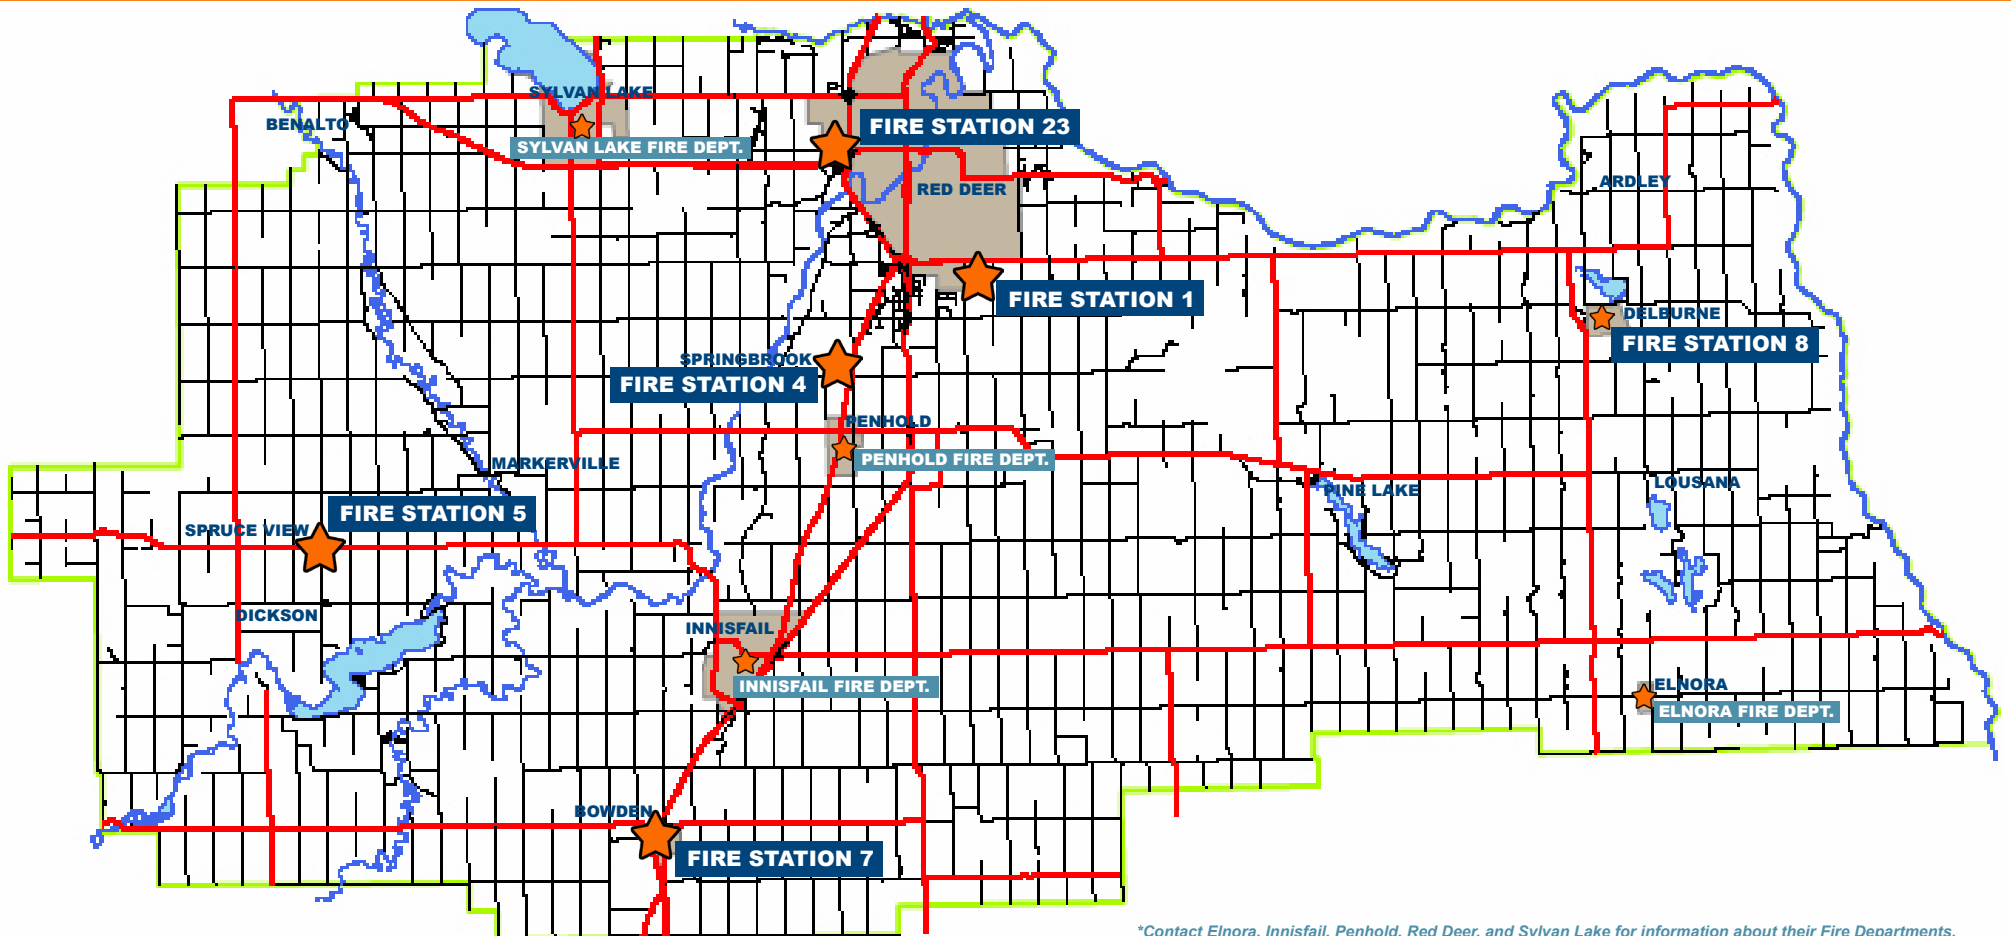

FIRE STATIONS

www.rdcountry.ca 403.343.6667

FIRE STATION 1
37577 Range Road 272
Red Deer County, AB

FIRE STATION 23
37 Burnt Basin Street
Red Deer County, AB

FIRE STATION 4
6400 Airport Drive
Springbrook, AB

FIRE STATION 5
Highway 54
Spruce View, AB

FIRE STATION 7
2114 - 20 Avenue
Bowden, AB

FIRE STATION 8
1925 - 22 Avenue
Delburne, AB

*Contact Elnora, Innisfail, Penhold, Red Deer, and Sylvan Lake for information about their Fire Departments.