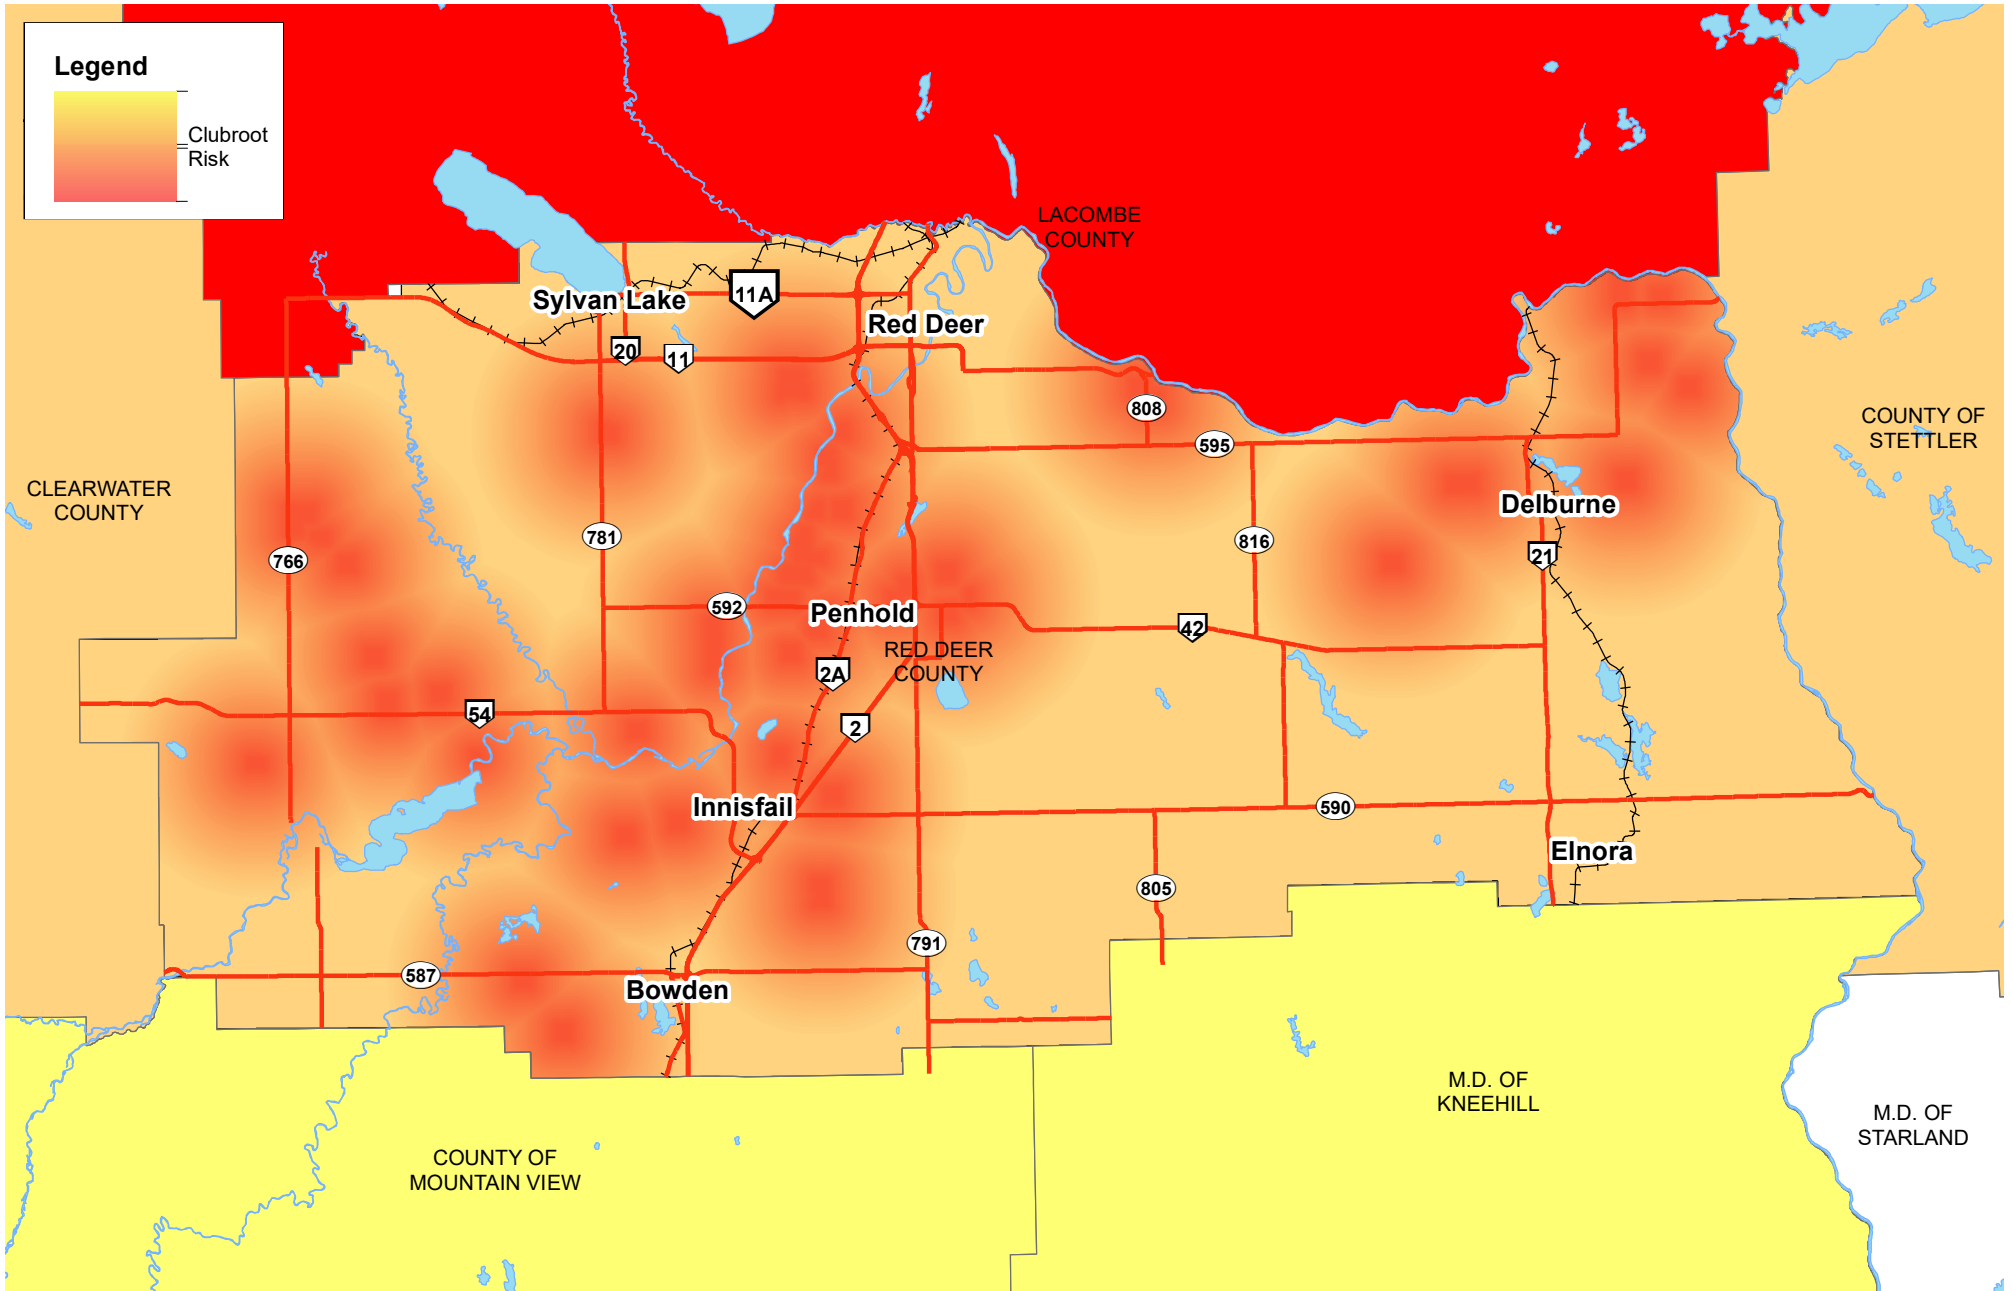

# Clubroot Risk Map

Confirmed Clubroot Locations: 61

October 2020

Disclaimer: This map is based off clubroot positive locations known to Red Deer County. Clubroot is believed to be present throughout the County and appropriate management and sanitation procedures should be followed.